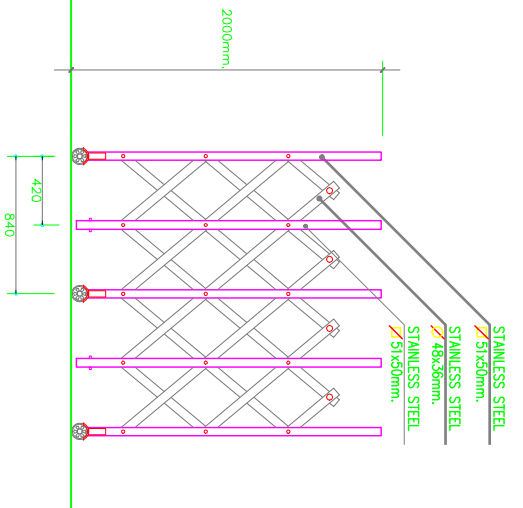

Top view : Folding Gate FG-XL Y706 H2.0m. (Fully opened)

Front view : Folding Gate FG-XL Y706 H2.0m. (Fully opened)

Top view : Folding Gate FG-XL Y706 H2.0m. (Fully closed)

Front view : Folding Gate FG-XL Y706 H2.0m. (Fully closed)

FOLDING GATE XL Y706 DETAIL A

FOLDING GATE XL Y706 DETAIL B

FOLDINGGATE MODEL : FG-XL Y706

FOLDINGGATE LENGTH : 10m.

www.foldinggate.co.th, tel.02-9843525