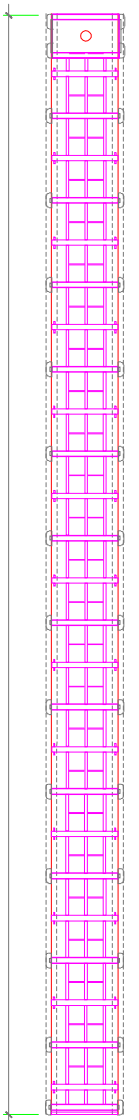

Top view : Folding Gate FG-XL Y706 H2.0m. (Fully opened)

Front view : Folding Gate FG-XL Y706 H2.0m. (Fully opened)

Top view : Folding Gate FG-XL Y706 H2.0m. (Fully closed)

Front view : Folding Gate FG-XL Y706 H2.0m. (Fully closed)

FOLDING GATE XL Y706 DETAIL A

FOLDING GATE XL Y706 DETAIL B

FOLDINGGATE MODEL : FG-XL Y706

FOLDINGGATE LENGTH : 10m.

www.foldinggate.co.th, tel.02-9843525