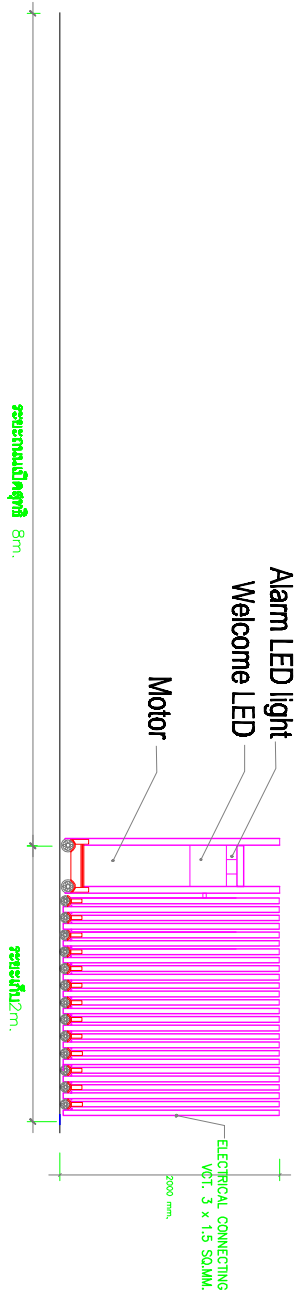

Top view : Folding Gate FG-XL Y706 H2.0m. (Fully opened)

Front view : Folding Gate FG-XL Y706 H2.0m. (Fully opened)

Top view : Folding Gate FG-XL Y706 H2.0m. (Fully closed)

Front view : Folding Gate FG-XL Y706 H2.0m. (Fully closed)

FOLDING GATE XL Y706 DETAIL A

FOLDING GATE XL Y706 DETAIL B

FOLDINGGATE MODEL : FG-XL Y706

FOLDINGGATE LENGTH : 10m.

www.foldinggate.co.th, tel.02-9843525