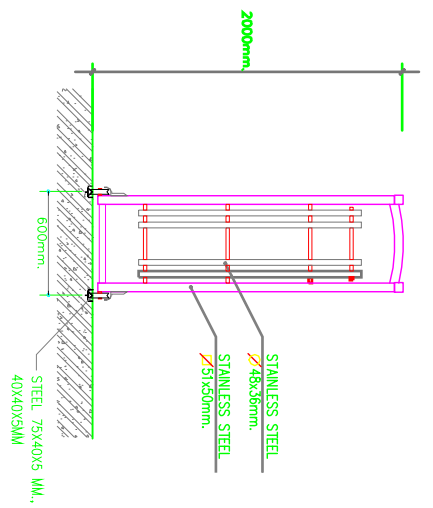

Top view : Folding Gate FG-XL Y706 H2.0m. (Fully opened)

Front view : Folding Gate FG-XL Y706 H2.0m. (Fully opened)

Top view : Folding Gate FG-XL Y706 H2.0m. (Fully closed)

Front view : Folding Gate FG-XL Y706 H2.0m. (Fully closed)

FOLDING GATE XL Y706 DETAIL A

FOLDING GATE XL Y706 DETAIL B

FOLDINGGATE MODEL : FG-XL Y706

FOLDINGGATE LENGTH : 10m.

www.foldinggate.co.th, tel.02-9843525