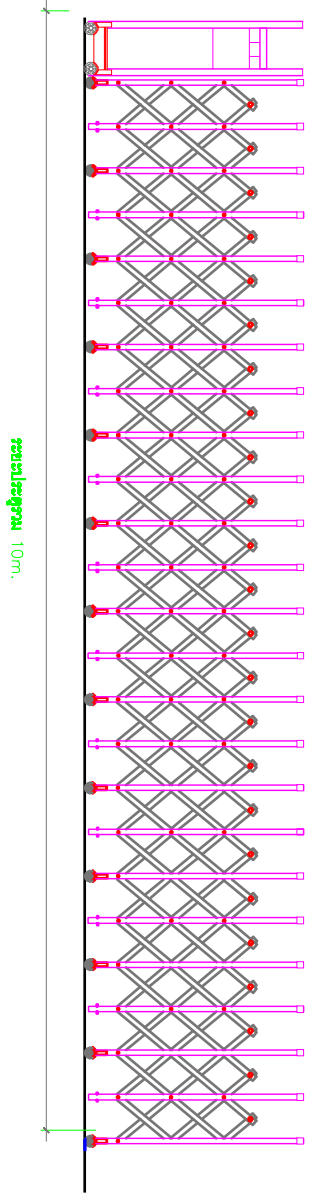

Top view : Folding Gate FG-XL Y706 H2.0m. (Fully opened)

Front view : Folding Gate FG-XL Y706 H2.0m. (Fully opened)

Top view : Folding Gate FG-XL Y706 H2.0m. (Fully closed)

Front view : Folding Gate FG-XL Y706 H2.0m. (Fully closed)

FOLDING GATE XL Y706 DETAIL A

FOLDING GATE XL Y706 DETAIL B

FOLDINGGATE MODEL : FG-XL Y706

FOLDINGGATE LENGTH : 10m.

www.foldinggate.co.th, tel.02-9843525