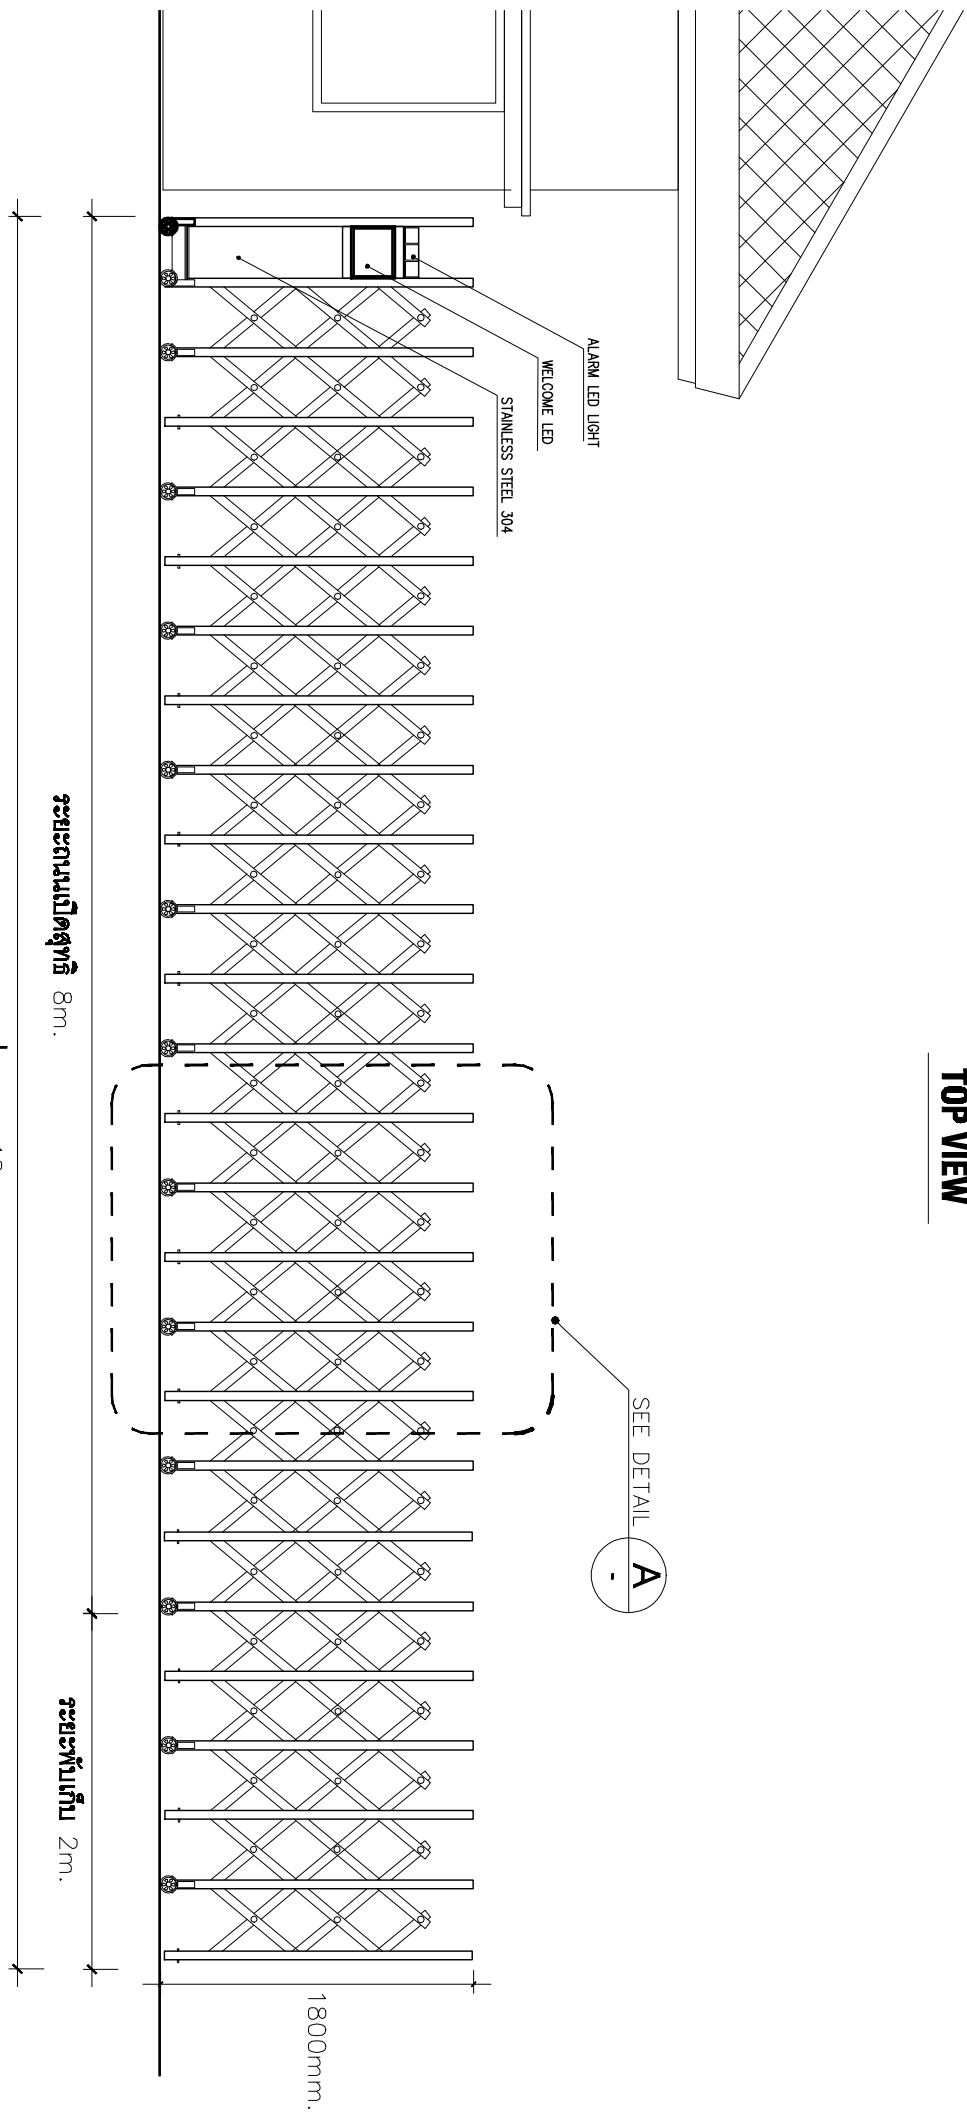

TOP VIEW

DETAIL A

SECTION A

FRONT VIEW

FOLDING GATE MODEL : FG-XLY706
 FOLDING GATE LENGTH : 10 m.
 www.foldinggate.co.th, tel.02-9843525