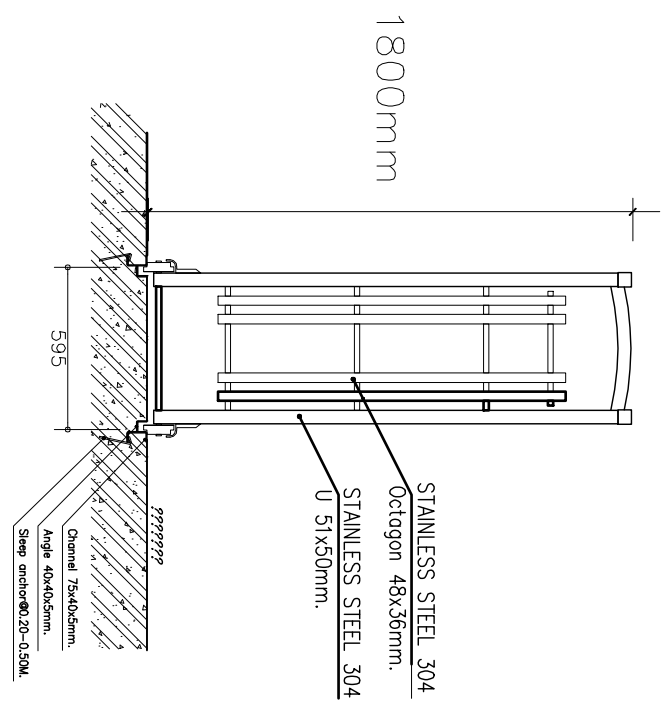

TOP VIEW

DETAIL A

SECTION A

FRONT VIEW

FOLDING GATE MODEL : FG-XLY706
 FOLDING GATE LENGTH : 10 m.
 www.foldinggate.co.th, tel.02-9843525