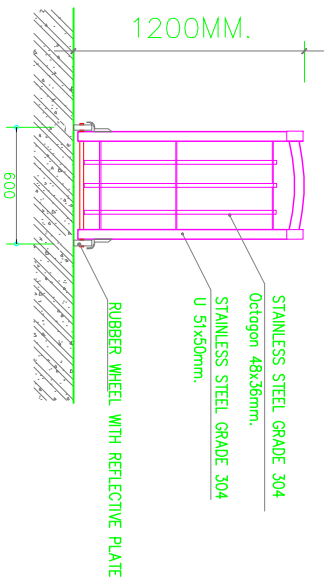

FRONT VIEW: FOLDING GATE XLY706 (FULLY OPENED)

FRONT VIEW: FOLDING GATE XLY706 (FULLY CLOSED)

FOLDING GATE XLY706 SECTION

FOLDING GATE MODEL : FG-XLY706
 FOLDING GATE LENGTH : 10.0m.
 www.foldinggate.co.th, tel.02-9843525