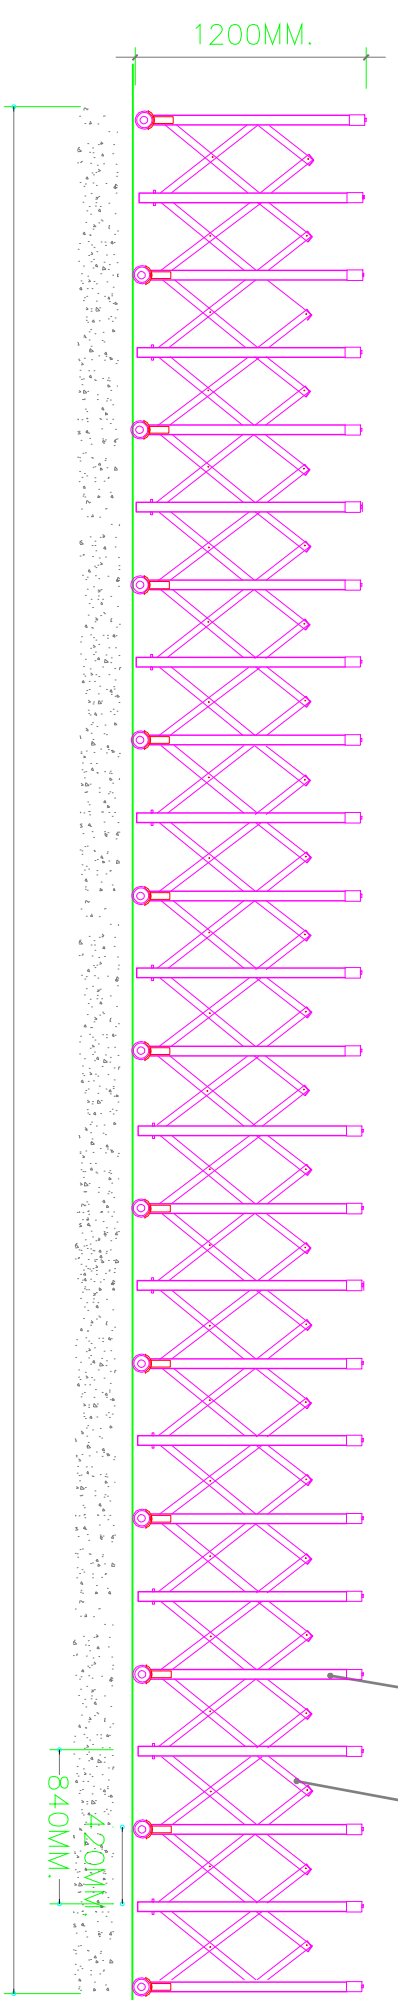

FRONT VIEW: FOLDING GATE XLY706 (FULLY OPENED)

FRONT VIEW: FOLDING GATE XLY706 (FULLY CLOSED)

FOLDING GATE XLY706 SECTION

FOLDING GATE MODEL : FG-XLY706
 FOLDING GATE LENGTH : 10.0m.
 www.foldinggate.co.th, tel.02-9843525