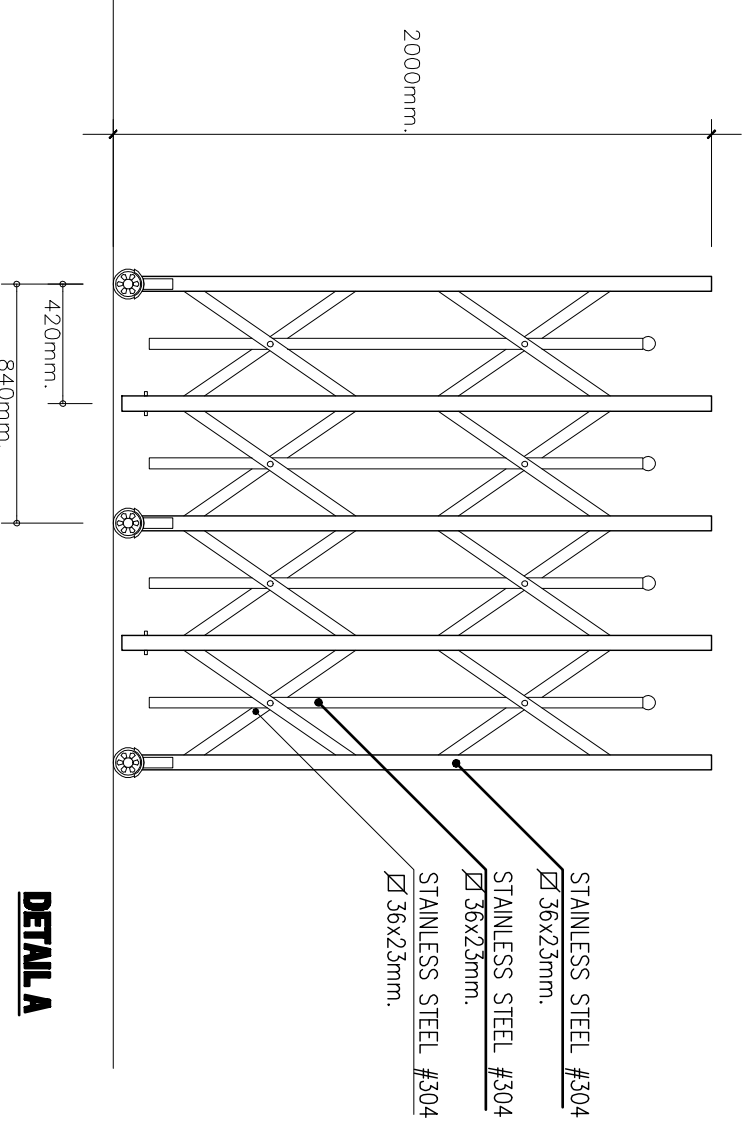

CLOSE DIRECTION →

FG-R2X-304 FULLY OPENED (1.70M.)

TOP VIEW

FG-R2X-304 FULLY CLOSED (10M.)

TOP VIEW

SEE DETAIL

FG-R2X-304 FULLY OPENED (1.70M.)

FRONT VIEW

FG-R2X-304 FULLY CLOSED (10M.)

FRONT VIEW

SECTION A

DETAIL A

FOLDINGGATE MODEL: FG-R2X304
 FOLDINGGATE LENGTH: 10m.
 www.foldinggate.co.th, tel.02-9843525