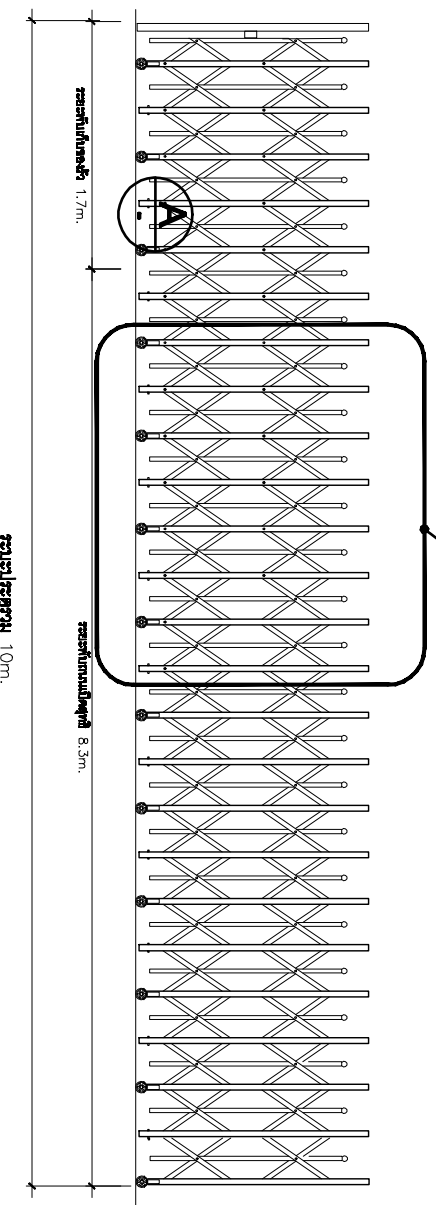

CLOSE DIRECTION →

FG-R2X-304 FULLY OPENED (1.70M.)

TOP VIEW

FG-R2X-304 FULLY CLOSED (10M.)

TOP VIEW

SEE DETAIL

FG-R2X-304 FULLY OPENED (1.70M.)

FRONT VIEW

FG-R2X-304 FULLY CLOSED (10M.)

FRONT VIEW

SECTION A

DETAIL A

FOLDINGGATE MODEL: FG-R2X304
 FOLDINGGATE LENGTH: 10m.
 www.foldinggate.co.th, tel.02-9843525