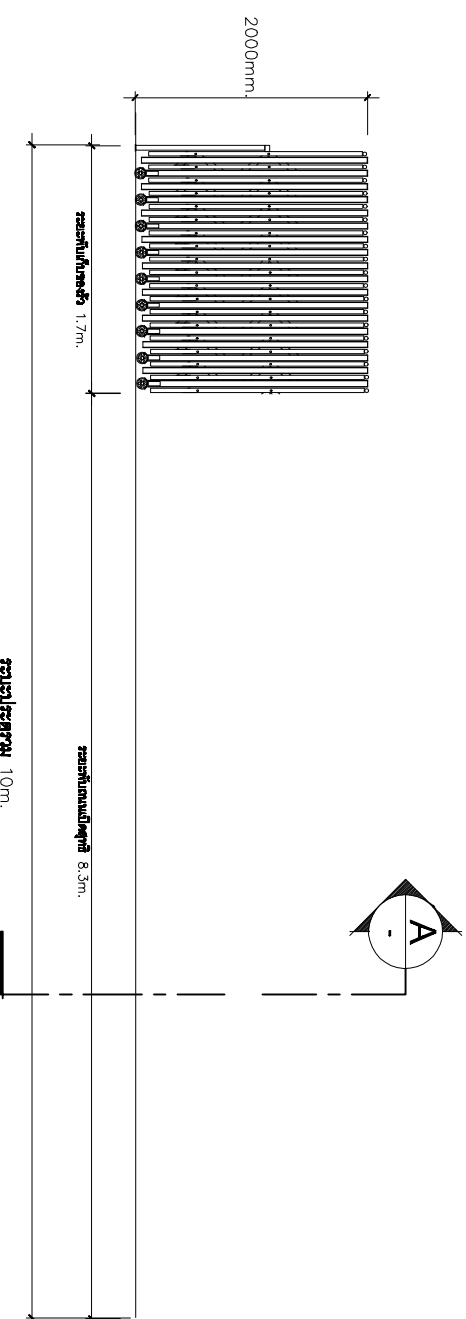

CLOSE DIRECTION →

FG-R2X-304 FULLY OPENED (1.70M.)

TOP VIEW

FG-R2X-304 FULLY CLOSED (10M.)

TOP VIEW

SEE DETAIL

FG-R2X-304 FULLY OPENED (1.70M.)

FRONT VIEW

FG-R2X-304 FULLY CLOSED (10M.)

FRONT VIEW

SECTION A

DETAIL A

FOLDINGGATE MODEL: FG-R2X304
 FOLDINGGATE LENGTH: 10m.
 www.foldinggate.co.th, tel.02-9843525