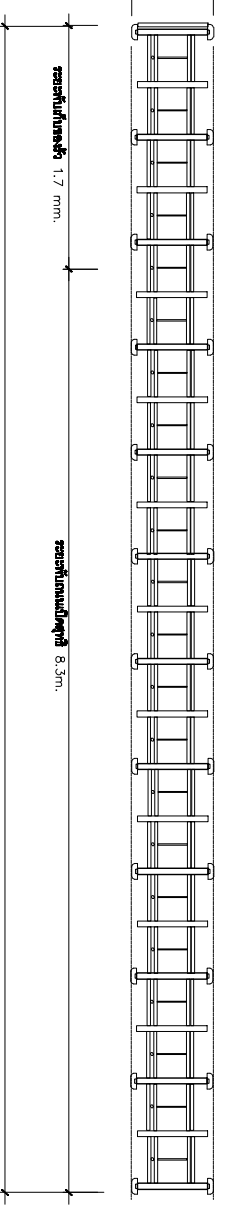

CLOSE DIRECTION →

FG-R2X-304 FULLY OPENED (1.70M.)

TOP VIEW

FG-R2X-304 FULLY CLOSED (10M.)

TOP VIEW

SEE DETAIL

FG-R2X-304 FULLY OPENED (1.70M.)

FRONT VIEW

FG-R2X-304 FULLY CLOSED (10M.)

FRONT VIEW

SECTION A

DETAIL A

FOLDINGGATE MODEL: FG-R2X304
 FOLDINGGATE LENGTH: 10m.
 www.foldinggate.co.th, tel.02-9843525