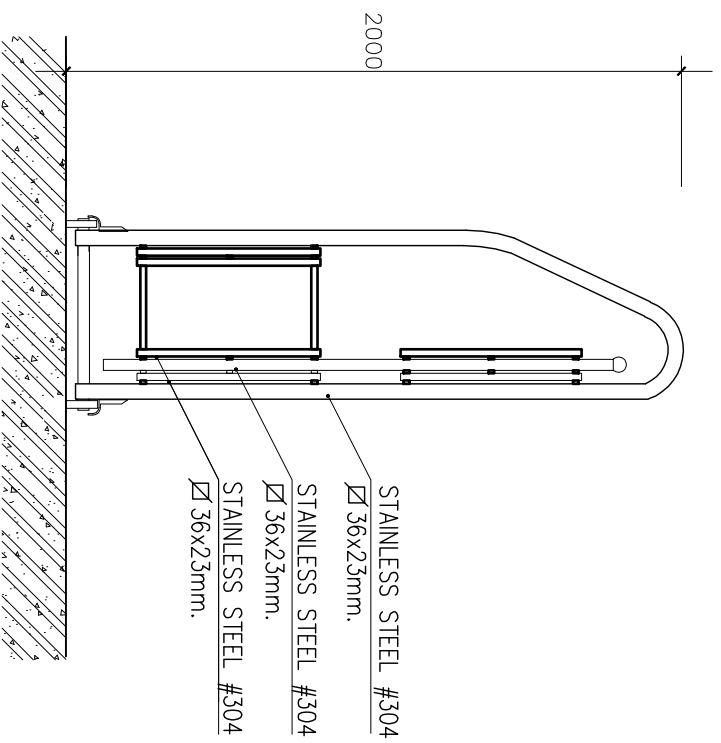

CLOSE DIRECTION →

FG-R2X-304 FULLY OPENED (1.70M.)

TOP VIEW

FG-R2X-304 FULLY CLOSED (10M.)

TOP VIEW

SEE DETAIL

FG-R2X-304 FULLY OPENED (1.70M.)

FRONT VIEW

FG-R2X-304 FULLY CLOSED (10M.)

FRONT VIEW

SECTION A

DETAIL A

FOLDINGGATE MODEL: FG-R2X304
 FOLDINGGATE LENGTH: 10m.
 www.foldinggate.co.th, tel.02-9843525