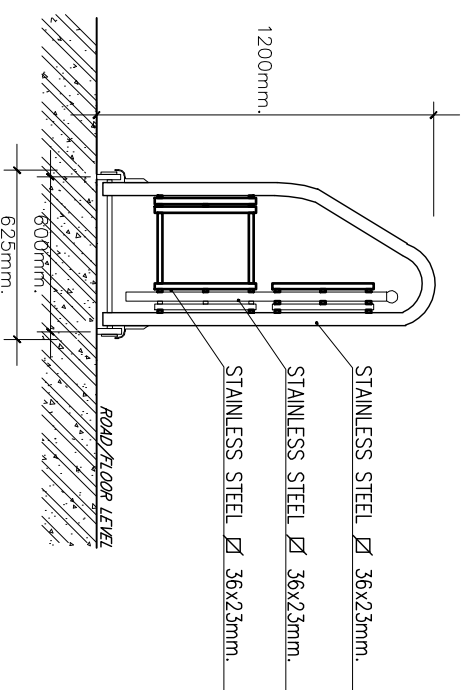

FG-R2X FULLY OPEN – TOP VIEW

FG-R2X FULLY OPEN – FRONT VIEW

FG-R2X FULLY CLOSE – TOP VIEW

FG-R2X FULLY CLOSE – FRONT VIEW

DETAIL A

DETAIL B

FOLDING GATE MODEL: FG-R2X Manual
 FOLDING GATE LENGTH : 15m.
 www.foldinggate.co.th 02-9843525