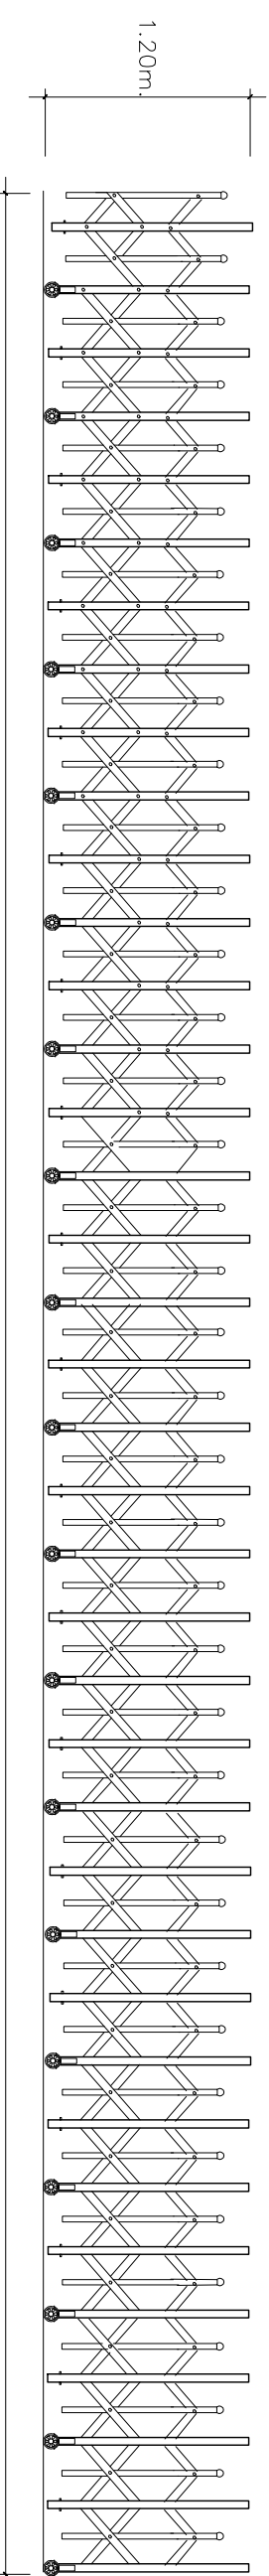

FG-R2X FULLY OPEN – TOP VIEW

FG-R2X FULLY OPEN – FRONT VIEW

FG-R2X FULLY CLOSE – TOP VIEW

FG-R2X FULLY CLOSE – FRONT VIEW

DETAIL A

DETAIL B

FOLDING GATE MODEL: FG-R2X Manual
 FOLDING GATE LENGTH : 15m.
 www.foldinggate.co.th 02-9843525