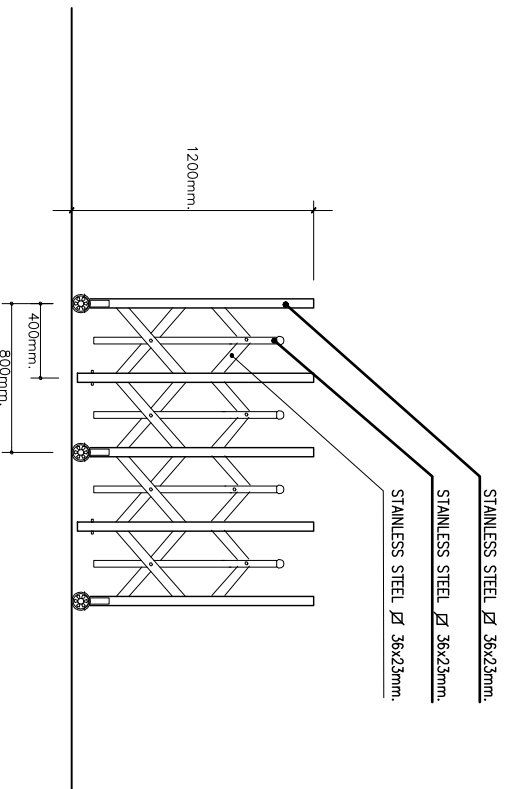

FG-R2X FULLY OPEN – TOP VIEW

FG-R2X FULLY OPEN – FRONT VIEW

FG-R2X FULLY CLOSE – TOP VIEW

FG-R2X FULLY CLOSE – FRONT VIEW

DETAIL A

DETAIL B

FOLDING GATE MODEL: FG-R2X Manual
 FOLDING GATE LENGTH : 15m.
 www.foldinggate.co.th 02-9843525