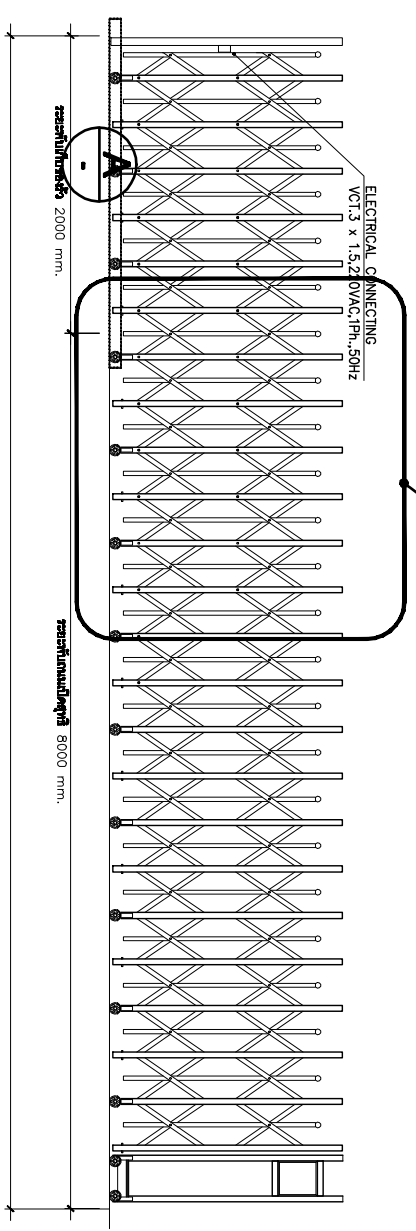

FG-R2X-304 FULLY OPENED (2.00M.) **TOP VIEW**

FG-R2X-304 FULLY CLOSED (10M.) **TOP VIEW**  
SEE DETAIL

FG-R2X-304 FULLY OPENED (2.00M.) **FRONT VIEW**

FG-R2X-304 FULLY CLOSED (10M.) **FRONT VIEW**

**SECTION A**

**DETAIL A**

FOLDINGGATE MODEL: FG-R2X304 FOLDINGGATE LENGTH: 10m.  
www.foldinggate.co.th, tel.02-9843525