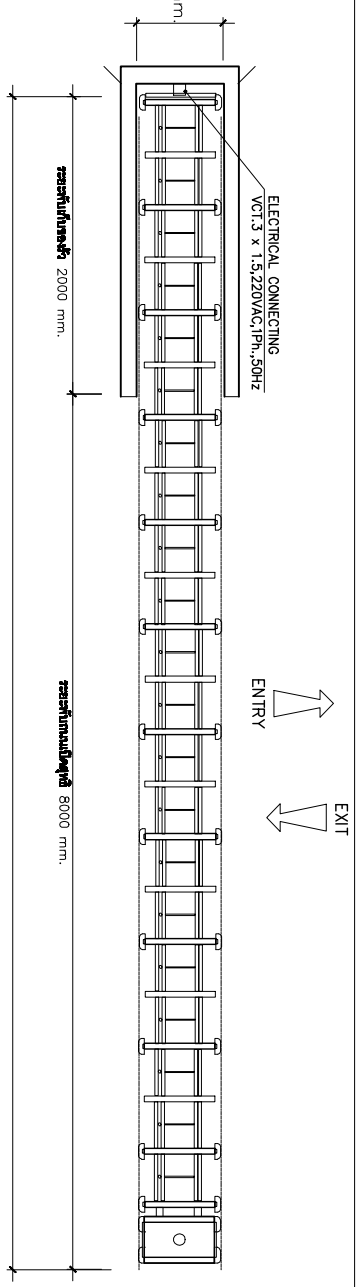

FG-R2X-304 FULLY OPENED (2.00M.) **TOP VIEW**

FG-R2X-304 FULLY CLOSED (10M.) **TOP VIEW**  
SEE DETAIL

FG-R2X-304 FULLY OPENED (2.00M.) **FRONT VIEW**

FG-R2X-304 FULLY CLOSED (10M.) **FRONT VIEW**

**SECTION A**

**DETAIL A**

FOLDINGGATE MODEL: FG-R2X304 FOLDINGGATE LENGTH: 10m.  
www.foldinggate.co.th, tel.02-9843525