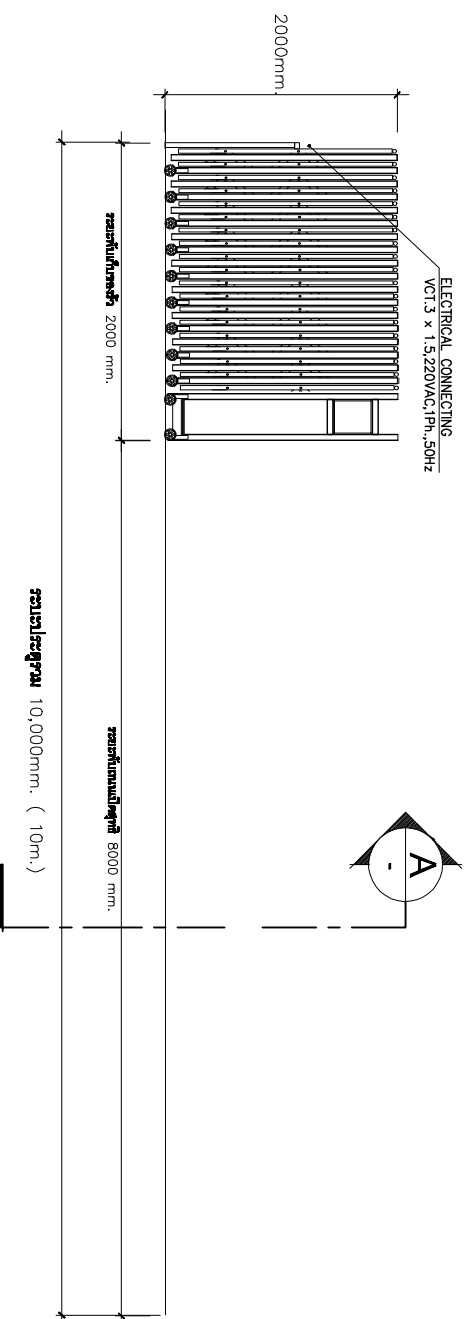

FG-R2X-304 FULLY OPENED (2.00M.) **TOP VIEW**

FG-R2X-304 FULLY CLOSED (10M.) **TOP VIEW**  
SEE DETAIL

FG-R2X-304 FULLY OPENED (2.00M.) **FRONT VIEW**

FG-R2X-304 FULLY CLOSED (10M.) **FRONT VIEW**

**SECTION A**

**DETAIL A**

FOLDINGGATE MODEL: FG-R2X304 FOLDINGGATE LENGTH: 10m.  
www.foldinggate.co.th, tel.02-9843525