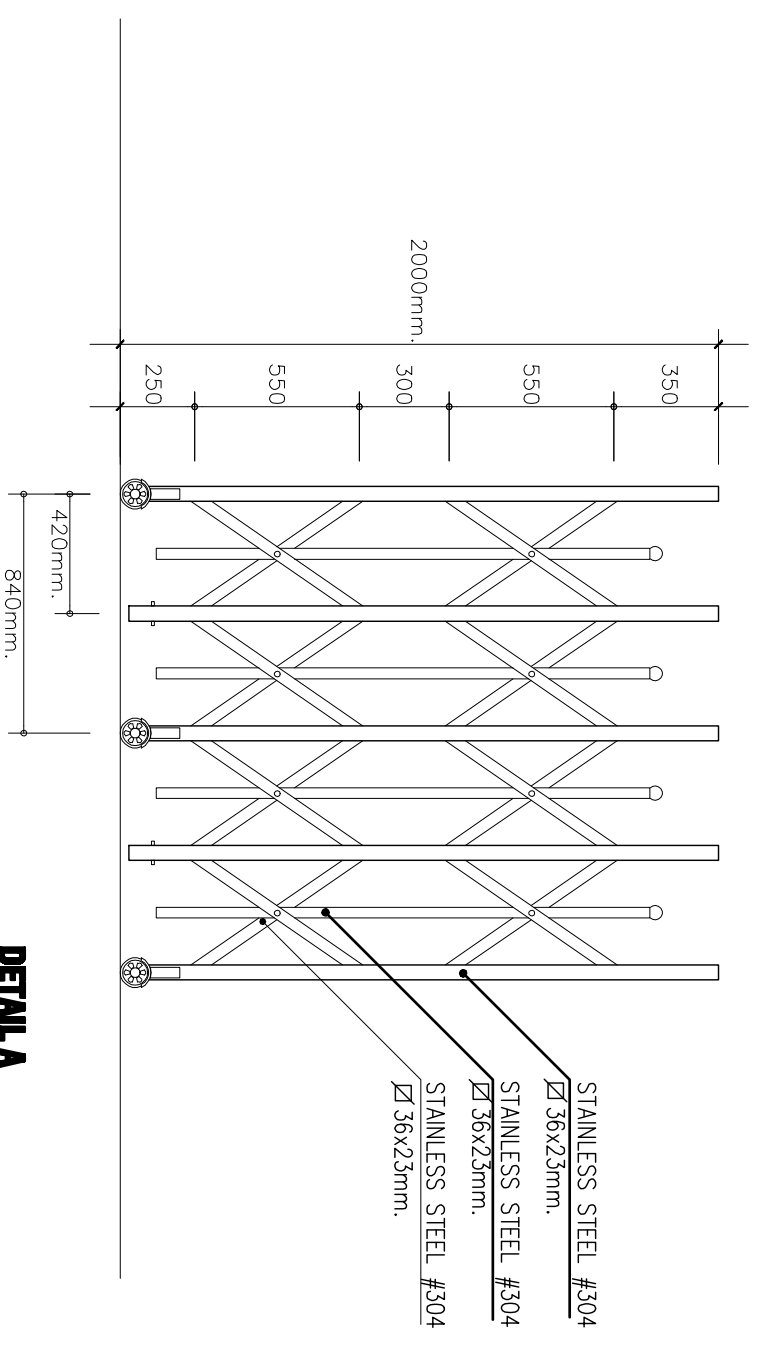

FG-R2X-304 FULLY OPENED (2.00M.) **TOP VIEW**

FG-R2X-304 FULLY CLOSED (10M.) **TOP VIEW**  
SEE DETAIL

FG-R2X-304 FULLY OPENED (2.00M.) **FRONT VIEW**

FG-R2X-304 FULLY CLOSED (10M.) **FRONT VIEW**

**SECTION A**

**DETAIL A**

FOLDINGGATE MODEL: FG-R2X304 FOLDINGGATE LENGTH: 10m.  
www.foldinggate.co.th, tel.02-9843525