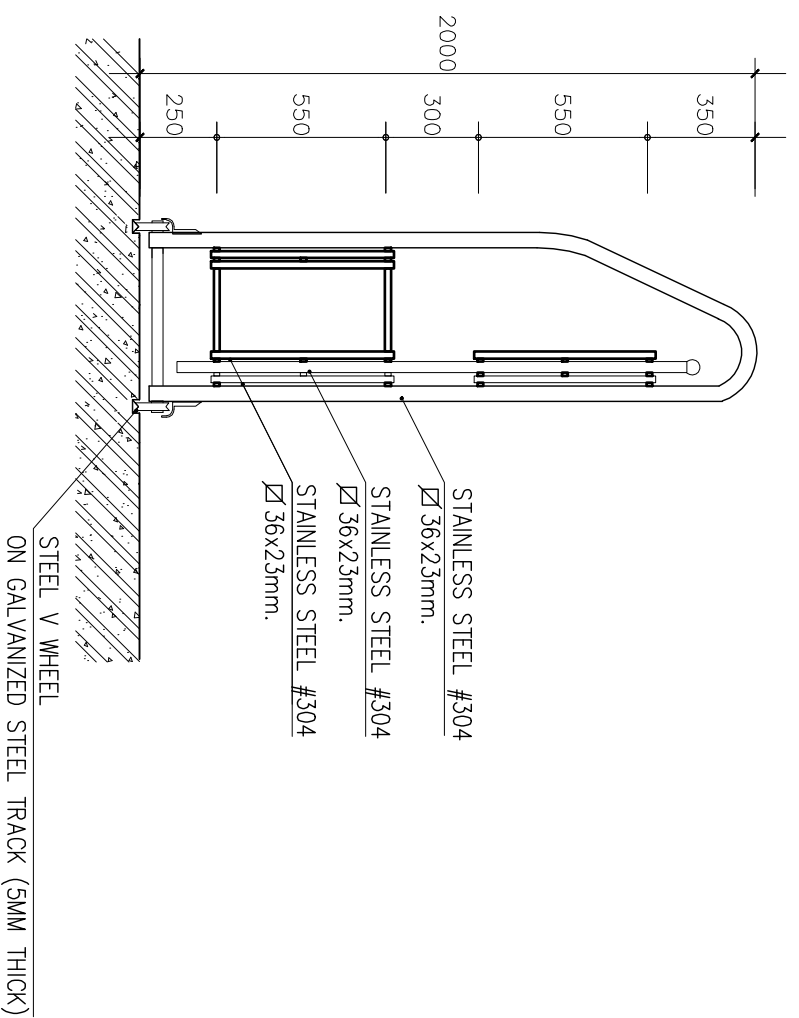

FG-R2X-304 FULLY OPENED (2.00M.) **TOP VIEW**

FG-R2X-304 FULLY CLOSED (10M.) **TOP VIEW**  
SEE DETAIL

FG-R2X-304 FULLY OPENED (2.00M.) **FRONT VIEW**

FG-R2X-304 FULLY CLOSED (10M.) **FRONT VIEW**

**SECTION A**

**DETAIL A**

FOLDINGGATE MODEL: FG-R2X304 FOLDINGGATE LENGTH: 10m.  
www.foldinggate.co.th, tel.02-9843525