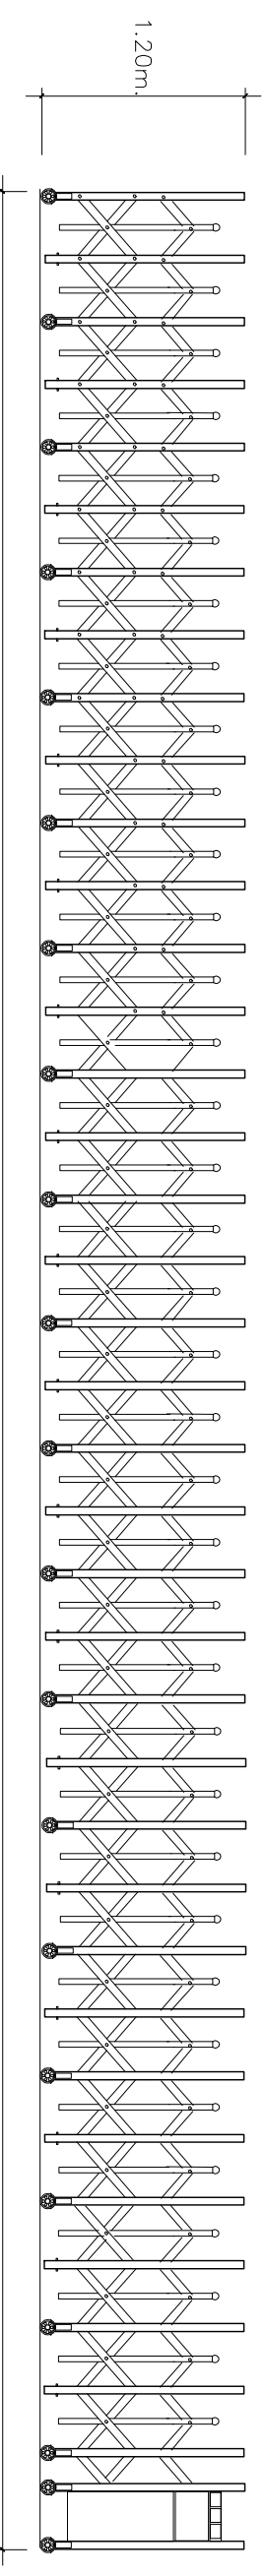

FG-R2X FULLY OPEN – TOP VIEW

FG-R2X FULLY OPEN – FRONT VIEW

FG-R2X FULLY CLOSE – TOP VIEW

FG-R2X FULLY CLOSE – FRONT VIEW

DETAIL A

DETAIL B

FOLDING GATE MODEL : FG-R2X
 FOLDING GATE LENGTH : 15m.
 www.foldinggate.co.th 02-9843525