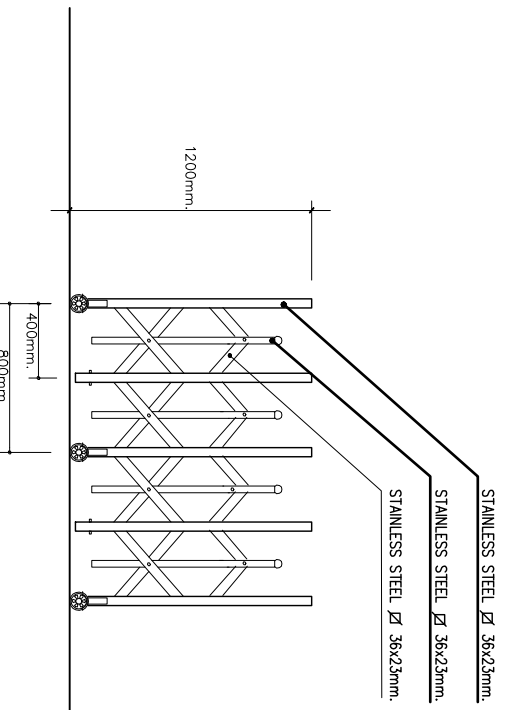

FG-R2X FULLY OPEN – TOP VIEW

FG-R2X FULLY OPEN – FRONT VIEW

FG-R2X FULLY CLOSE – TOP VIEW

FG-R2X FULLY CLOSE – FRONT VIEW

DETAIL A

DETAIL B

FOLDING GATE MODEL : FG-R2X
 FOLDING GATE LENGTH : 15m.
 www.foldinggate.co.th 02-9843525