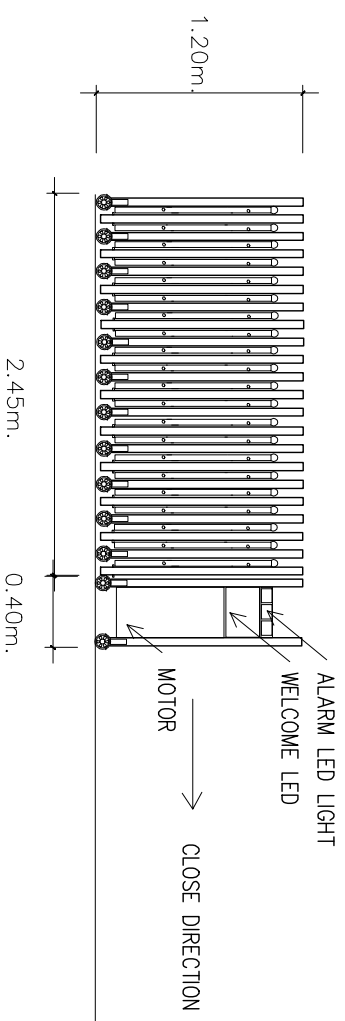

FG-R2X FULLY OPEN – TOP VIEW

FG-R2X FULLY OPEN – FRONT VIEW

FG-R2X FULLY CLOSE – TOP VIEW

FG-R2X FULLY CLOSE – FRONT VIEW

DETAIL A

DETAIL B

FOLDING GATE MODEL : FG-R2X
 FOLDING GATE LENGTH : 15m.
 www.foldinggate.co.th 02-9843525