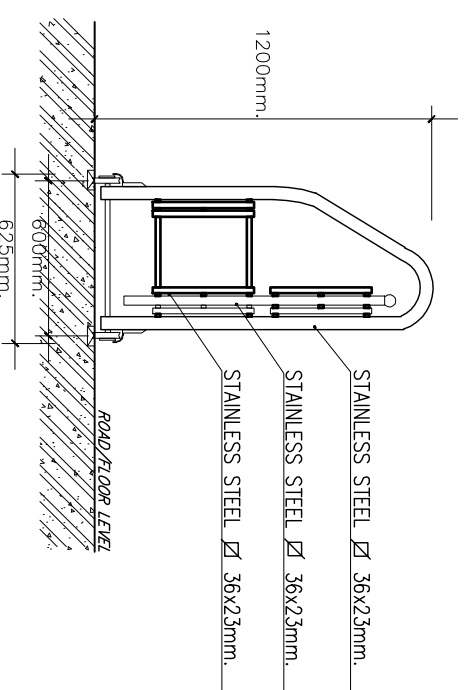

FG-R2X FULLY OPEN – TOP VIEW

FG-R2X FULLY OPEN – FRONT VIEW

FG-R2X FULLY CLOSE – TOP VIEW

FG-R2X FULLY CLOSE – FRONT VIEW

DETAIL A

DETAIL B

FOLDING GATE MODEL : FG-R2X
 FOLDING GATE LENGTH : 15m.
 www.foldinggate.co.th 02-9843525