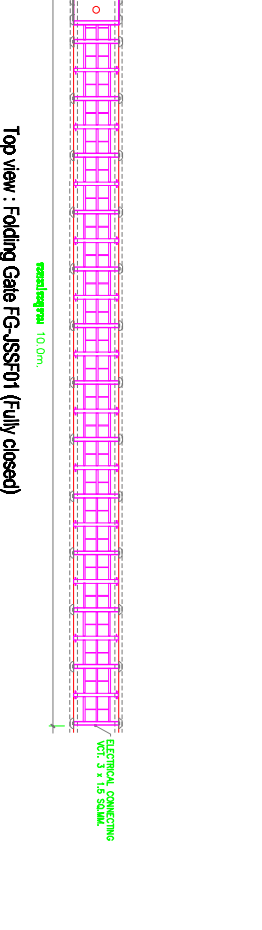

Top view : Folding Gate FG-JSSF01 (Fully opened)

Front view : Folding Gate FG-JSSF01 (Fully opened)

Top view : Folding Gate FG-JSSF01 (Fully closed)

Front view : Folding Gate FG-JSSF01 (Fully closed)

FOLDING GATE DETAIL A

FOLDING GATE DETAIL B

FOLDINGGATE MODEL : FG-JSSF01
 FOLDINGGATE LENGTH : 10m.
 www.foldinggate.co.th, tel.02-984.3525