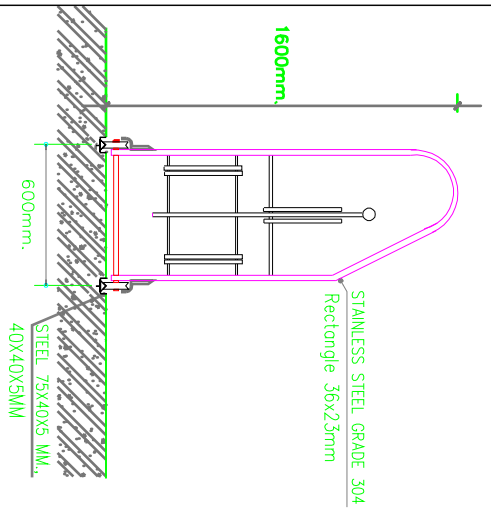

Top view : Folding Gate FG-JSSF01 (Fully opened)

Front view : Folding Gate FG-JSSF01 (Fully opened)

Top view : Folding Gate FG-JSSF01 (Fully closed)

Front view : Folding Gate FG-JSSF01 (Fully closed)

FOLDING GATE DETAIL A

FOLDING GATE DETAIL B

FOLDINGGATE MODEL : FG-JSSF01
 FOLDINGGATE LENGTH : 10m.
 www.foldinggate.co.th, tel.02-984.3525