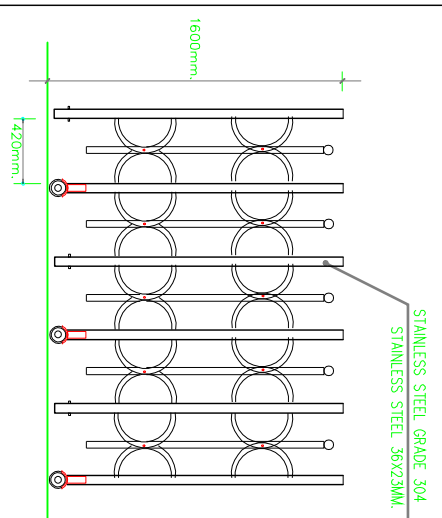

Top view : Folding Gate FG-JSSF01 (Fully opened)

Front view : Folding Gate FG-JSSF01 (Fully opened)

Top view : Folding Gate FG-JSSF01 (Fully closed)

Front view : Folding Gate FG-JSSF01 (Fully closed)

FOLDING GATE DETAIL A

FOLDING GATE DETAIL B

FOLDINGGATE MODEL : FG-JSSF01
 FOLDINGGATE LENGTH : 10m.
 www.foldinggate.co.th, tel.02-984.3525