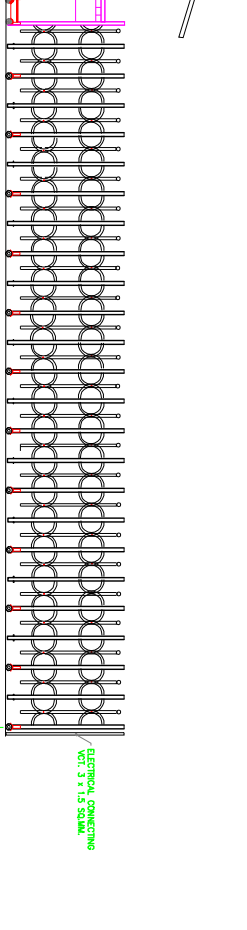

Top view : Folding Gate FG-JSSF01 (Fully opened)

Front view : Folding Gate FG-JSSF01 (Fully opened)

Top view : Folding Gate FG-JSSF01 (Fully closed)

Front view : Folding Gate FG-JSSF01 (Fully closed)

FOLDING GATE DETAIL A

FOLDING GATE DETAIL B

FOLDINGGATE MODEL : FG-JSSF01
 FOLDINGGATE LENGTH : 10m.
 www.foldinggate.co.th, tel.02-984.3525