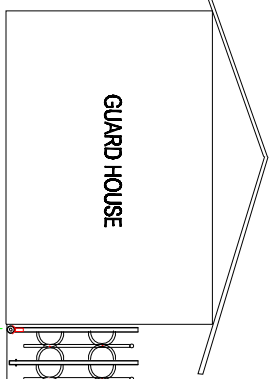

← CLOSE DIRECTION

10.0m

1.7m

Top view : Folding Gate FG-JSSF01 (Fully opened)

← CLOSE DIRECTION

8.3m

1.7m

1600mm

Front view : Folding Gate FG-JSSF01 (Fully opened)

10.0m

Top view : Folding Gate FG-JSSF01 (Fully closed)

10.0m

Front view : Folding Gate FG-JSSF01 (Fully closed)

FOLDING GATE DETAIL A

FOLDING GATE DETAIL B