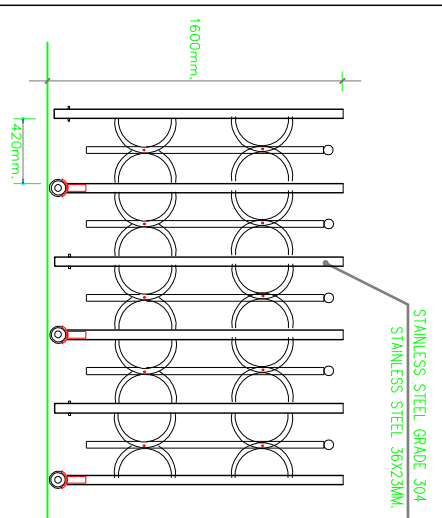

← CLOSE DIRECTION

10.0m

1.7m

Top view : Folding Gate FG-JSSF01 (Fully opened)

← CLOSE DIRECTION

8.3m

1.7m

1600mm

Front view : Folding Gate FG-JSSF01 (Fully opened)

10.0m

Top view : Folding Gate FG-JSSF01 (Fully closed)

10.0m

Front view : Folding Gate FG-JSSF01 (Fully closed)

FOLDING GATE DETAIL A

FOLDING GATE DETAIL B

FOLDINGGATE MODEL: FG-JSSF01 MANUAL  
 FOLDINGGATE LENGTH : 10m.  
 www.foldinggate.co.th, tel.02-9843525