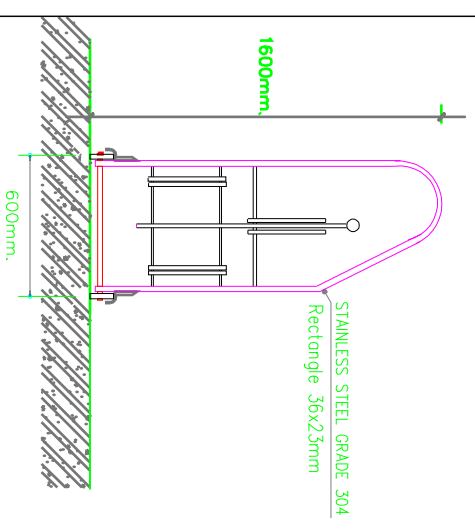

← CLOSE DIRECTION

10.0m

1.7m

Top view : Folding Gate FG-JSSF01 (Fully opened)

← CLOSE DIRECTION

8.3m

1.7m

1600mm

Front view : Folding Gate FG-JSSF01 (Fully opened)

10.0m

Top view : Folding Gate FG-JSSF01 (Fully closed)

10.0m

Front view : Folding Gate FG-JSSF01 (Fully closed)

FOLDING GATE DETAIL A

FOLDING GATE DETAIL B

FOLDINGGATE MODEL: FG-JSSF01 MANUAL  
 FOLDINGGATE LENGTH : 10m.  
 www.foldinggate.co.th, tel.02-9843525